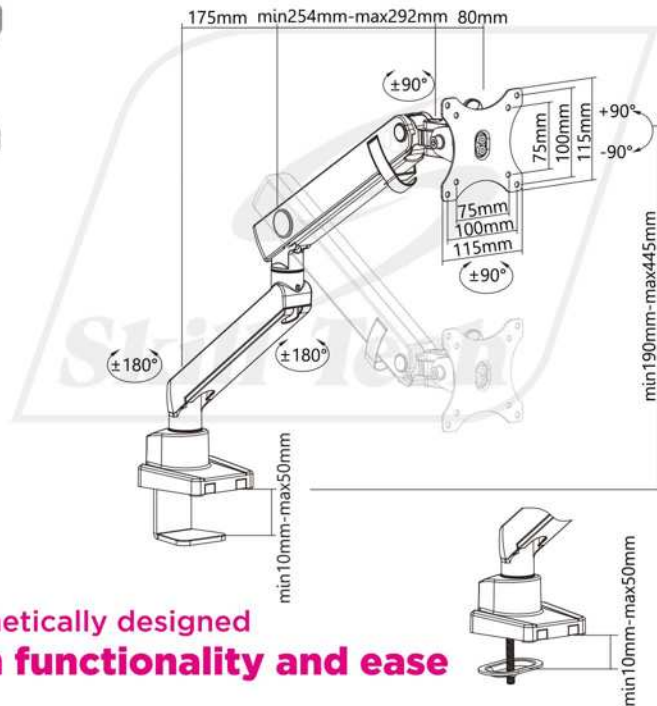

# SH20 C012

## Counterbalance Monitor Desk Mount

Fits most 17"-32" flat & curved Monitors

**Aesthetically designed  
with functionality and ease**

Screen Size  
**17" - 32"**

VESA Compatible  
**75x75 100x100**

Tilt Range  
**+90° - -90°**

Swivel Range  
**+90° - -90°**

Screen Rotation  
**+90° - -90°**

Weight Capacity  
**0-8kg/0-17.6lbs**

Detachable  
VESA Plate

Cable  
Management

**Installs from Top Side**  
installs entirely from above the  
desk surface.

**Smooth Arm Insertion**  
ensures easy installation.

**Built-In Elbow Spring Gauge**  
allows perfect weight  
adjustments at any level.

**Clamp & Grommet Installation**  
accommodate more users.